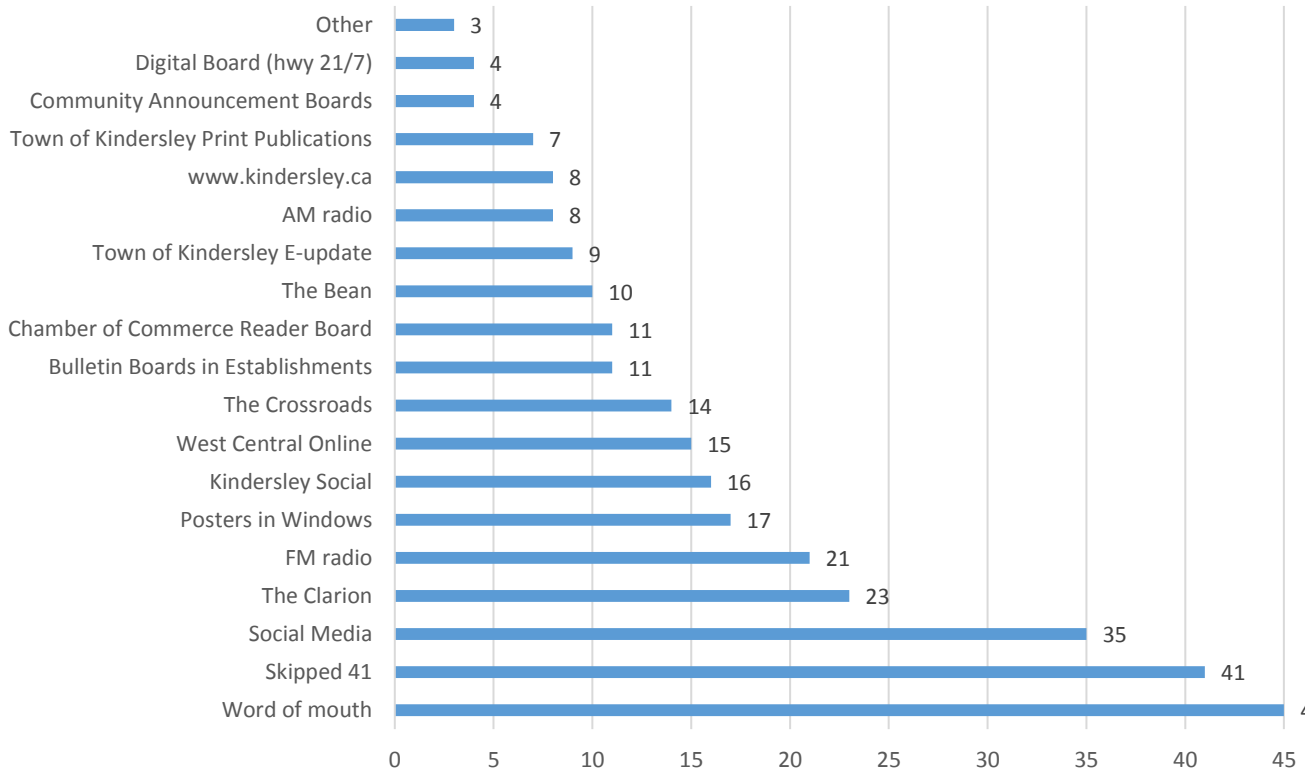

Q21. Where do you get your information about cultural activities/events/opportunities taking place in Kindersley from? (Select all that apply)

Answered: 61   Skipped: 41