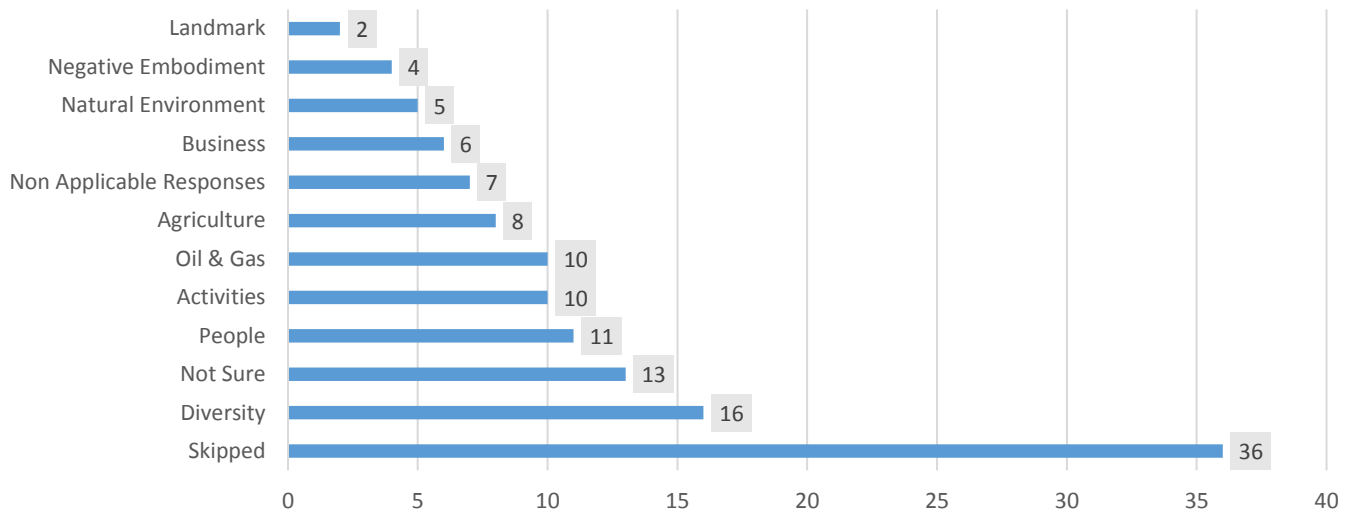

Q3. What is something unique or authentic about Kindersley and the region?

Answered: 66 Skipped: 36