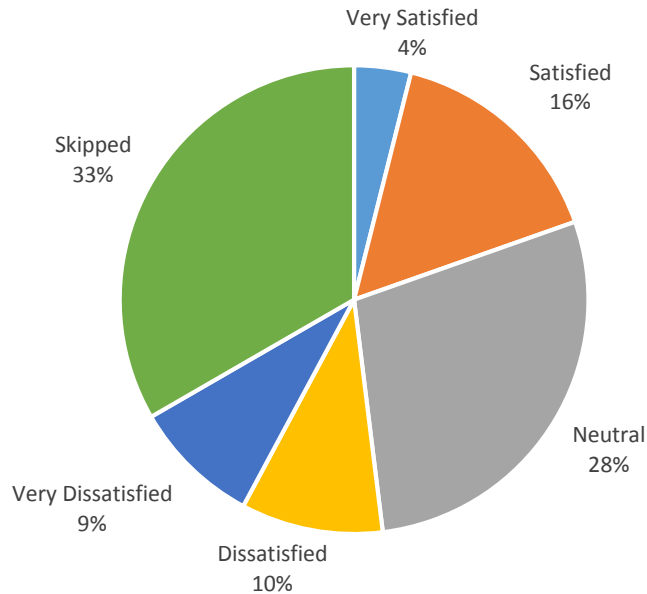

Answered: 66

Skipped: 36

Q15. How satisfied are you with the cultural opportunities available to participate in locally?

Answered: 68

Skipped: 34

Q16. What is the most significant barrier to participation in cultural activities in Kindersley? (Select all that apply)