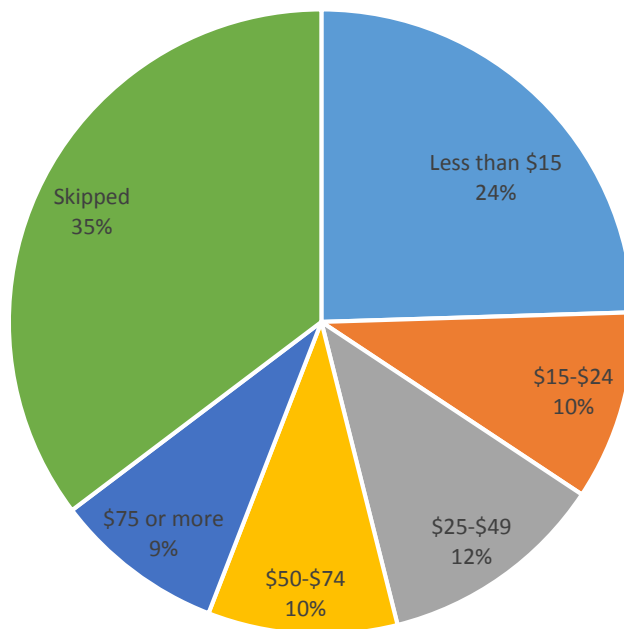

Answered: 67 Skipped: 35

Q13. How many times per month do you participate in a cultural activity?

Answered: 66

Skipped: 36

Q14. How much do you spend (average) per month on cultural activities that you enjoy?

Answered: 66

Skipped: 36

Q15. How satisfied are you with the cultural opportunities available to participate in locally?

Answered: 68

Skipped: 34

Q16. What is the most significant barrier to participation in cultural activities in Kindersley? (Select all that apply)