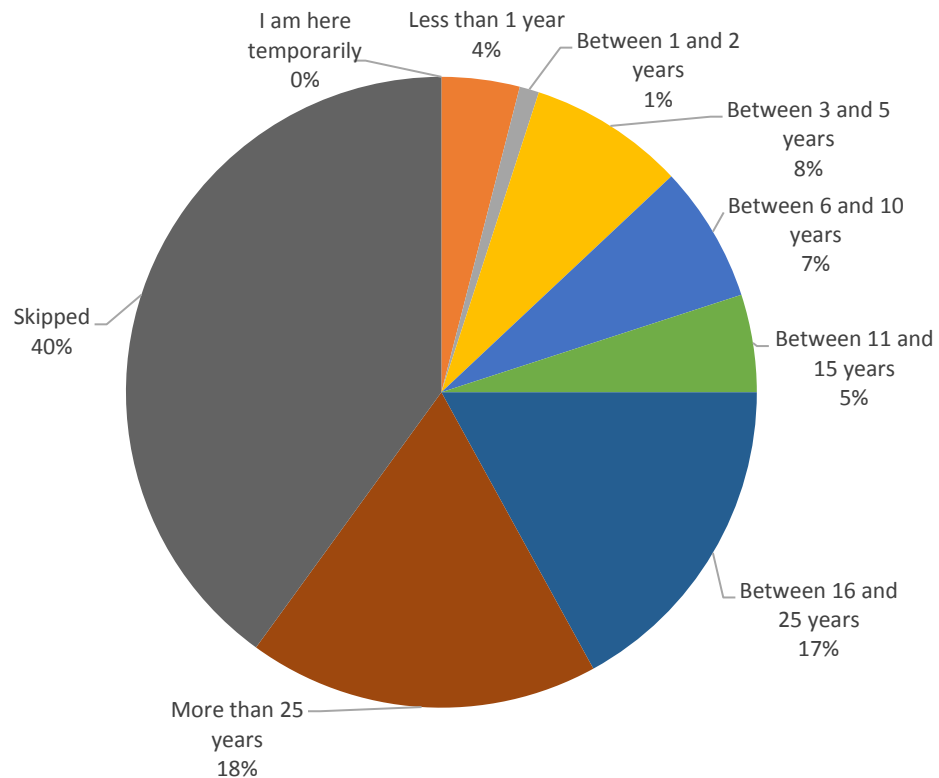

Answered: 61 Skipped: 41

Q22. Gender

Answered: 61 Skipped: 41

Q23. What is your age?

Answered: 63

Skipped: 39

Q24. How long have you lived in Kindersley?

Answered: 62

Skipped: 40

Q25. Where do you live in town?

Answered: 53

Skipped: 49