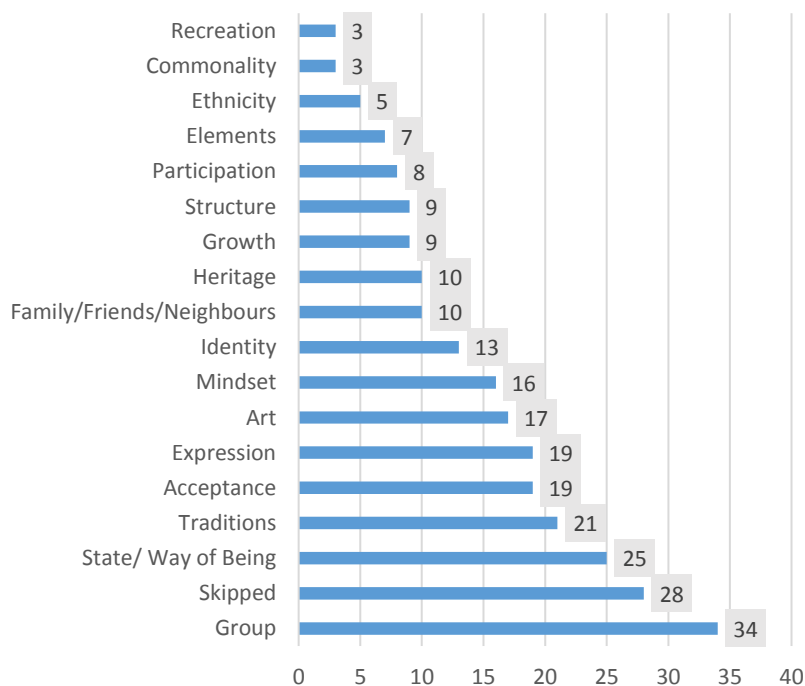

Survey Summary

Responses = 102

Q1. Did you know that the community is undertaking a Culture Plan?

Answered: 85

Skipped: 17

Q2. What does the word 'Culture' mean to you?

Answered: 74

Skipped: 28

Q3. What is something unique or authentic about Kindersley and the region?

Answered: 66 Skipped: 36

Q4. Is Kindersley an inclusive and diverse community?

Answered: 75 Skipped: 27

Q5. What are your favorite three things to do in Kindersley?