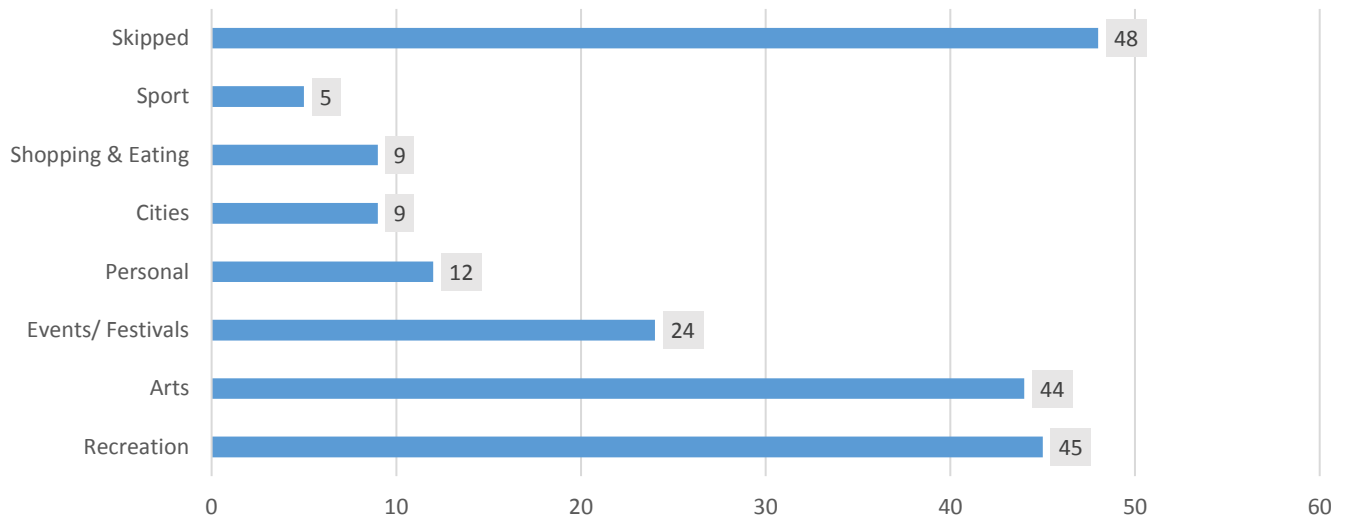

Q19. What attractions would YOU travel outside of Kindersley to experience? (list as many as you would like)

Answered: 54 Skipped: 48