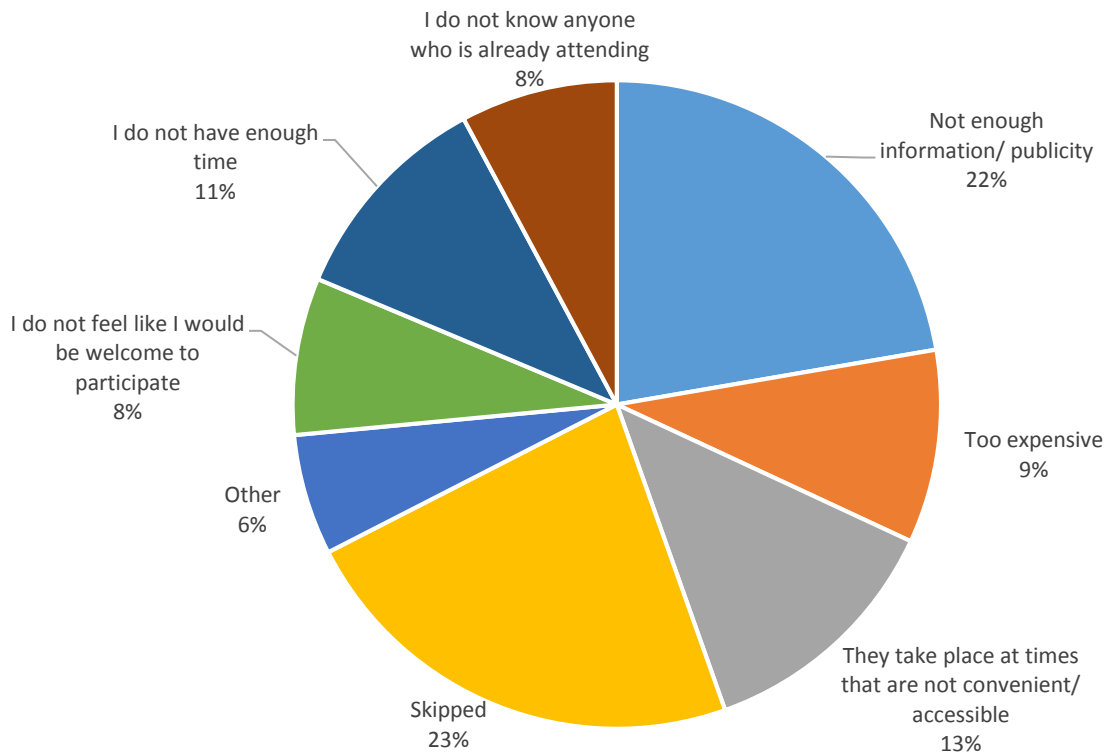

Q16. What is the most significant barrier to participation in cultural activities in Kindersley? (Select all that apply)

Answered: 64

Skipped: 38