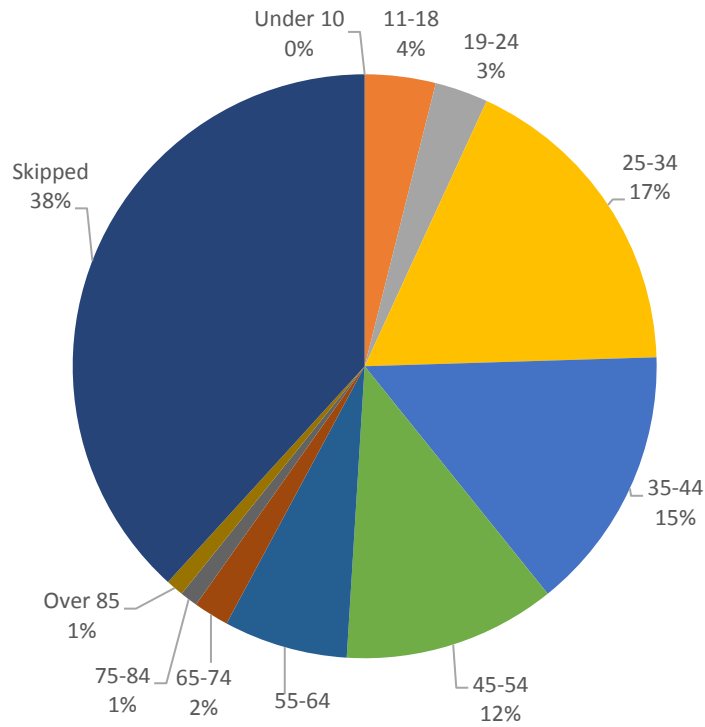

Answered: 61 Skipped: 41

Q22. Gender

Answered: 61 Skipped: 41

Q23. What is your age?

Answered: 63

Skipped: 39

Q24. How long have you lived in Kindersley?

Answered: 62

Skipped: 40

Q25. Where do you live in town?

Answered: 53

Skipped: 49